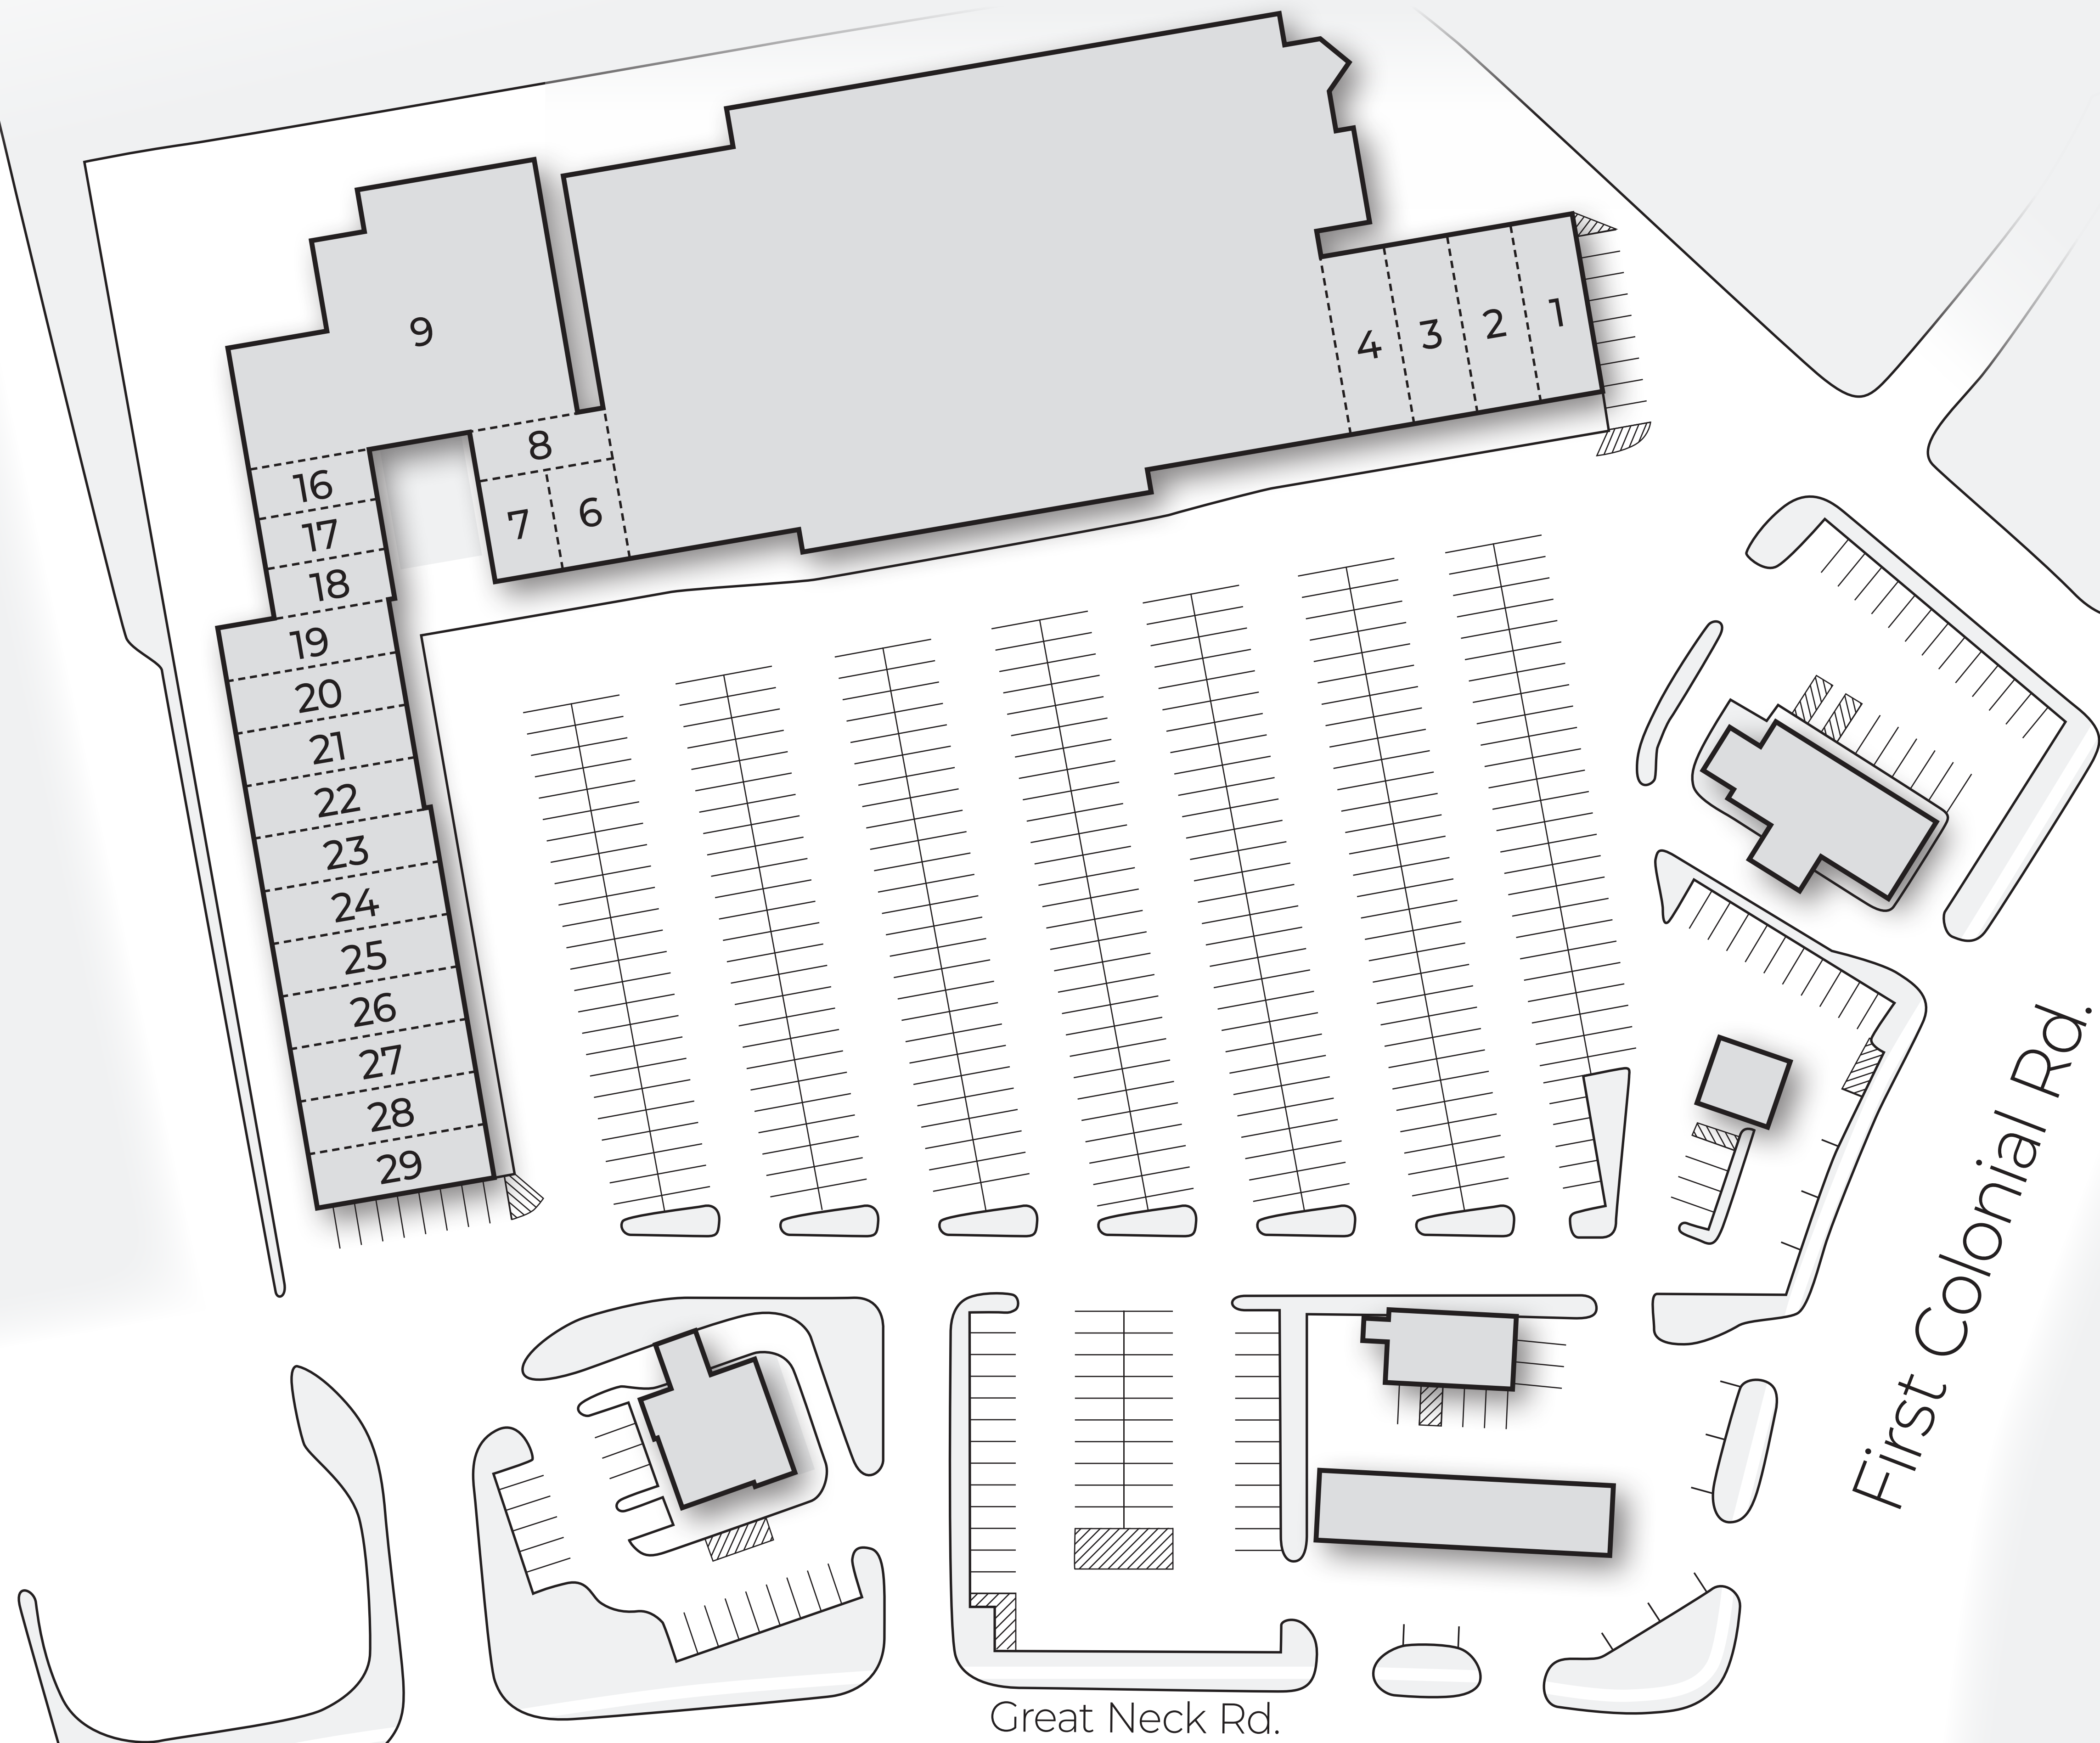

Great Neck Shopping Center

2100 First Colonial Rd. • Virginia Beach, VA 23454 • www.TheBreeddenCompany.com

BREEDEN