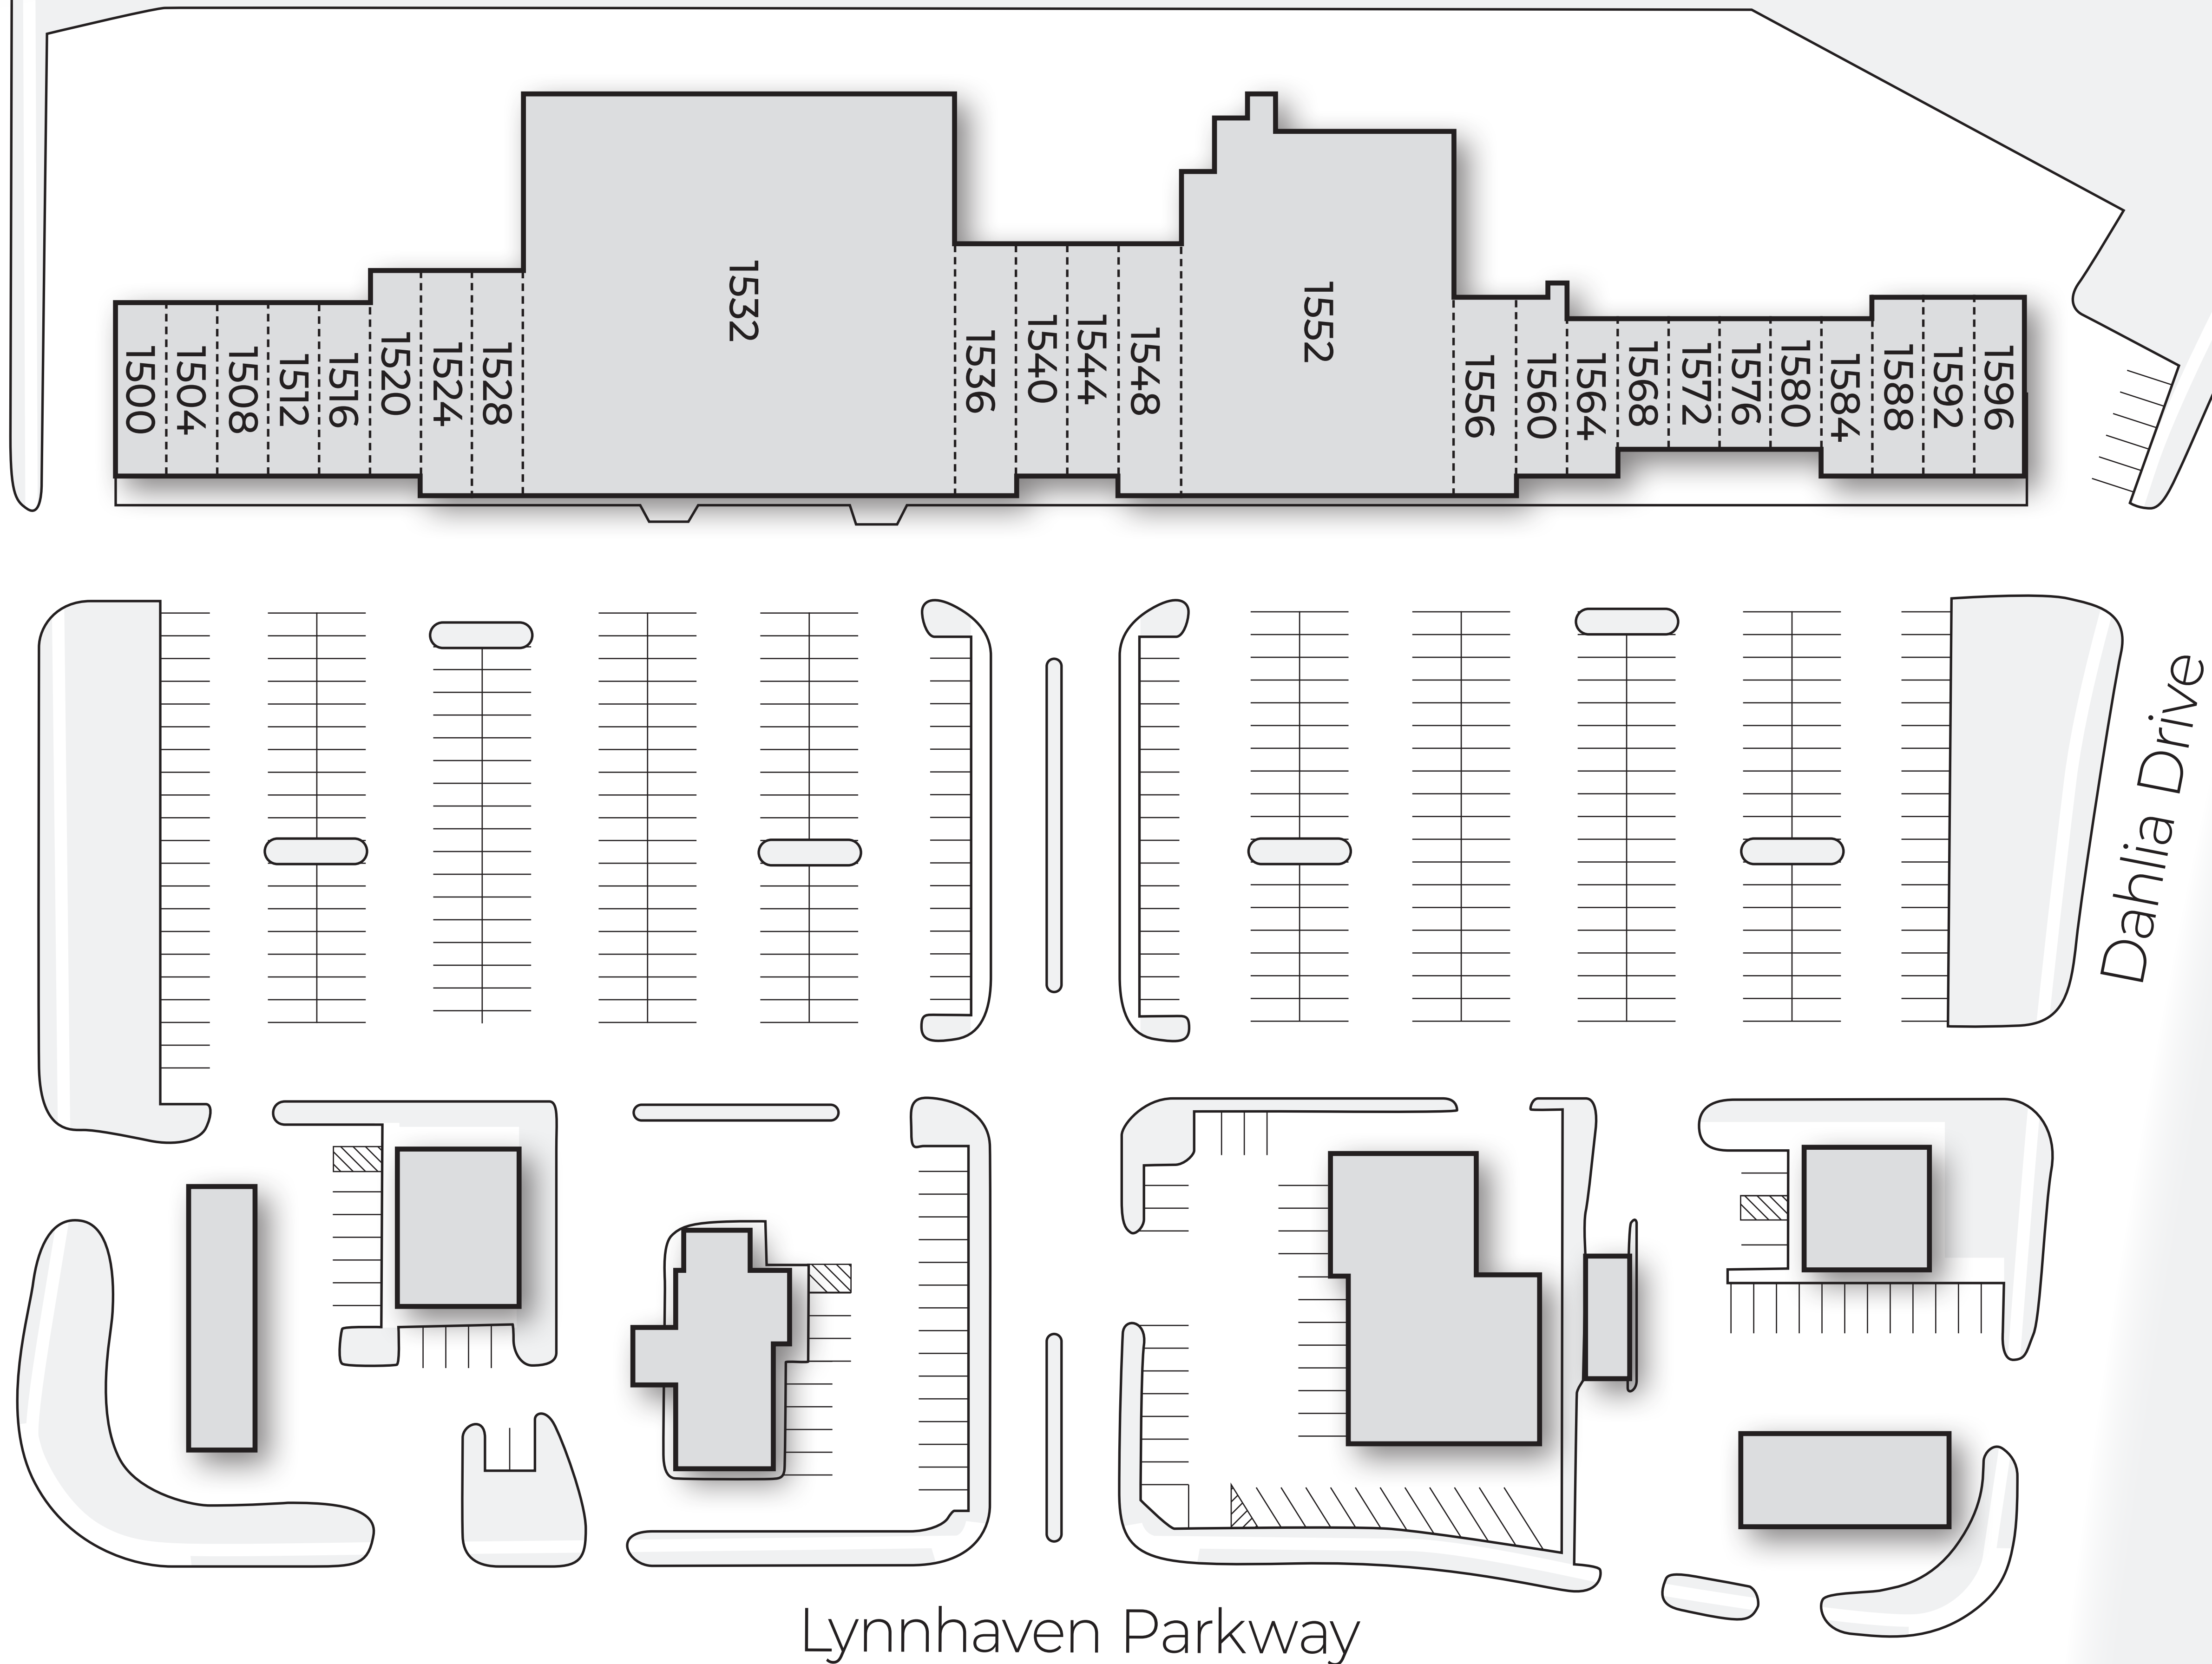

Parkway Shopping Center

1949 Lynnhaven Pkwy. • Virginia Beach, VA 23453 • www.TheBreedensCompany.com

Princess Anne Road

Dahlia Drive

Lynnhaven Parkway