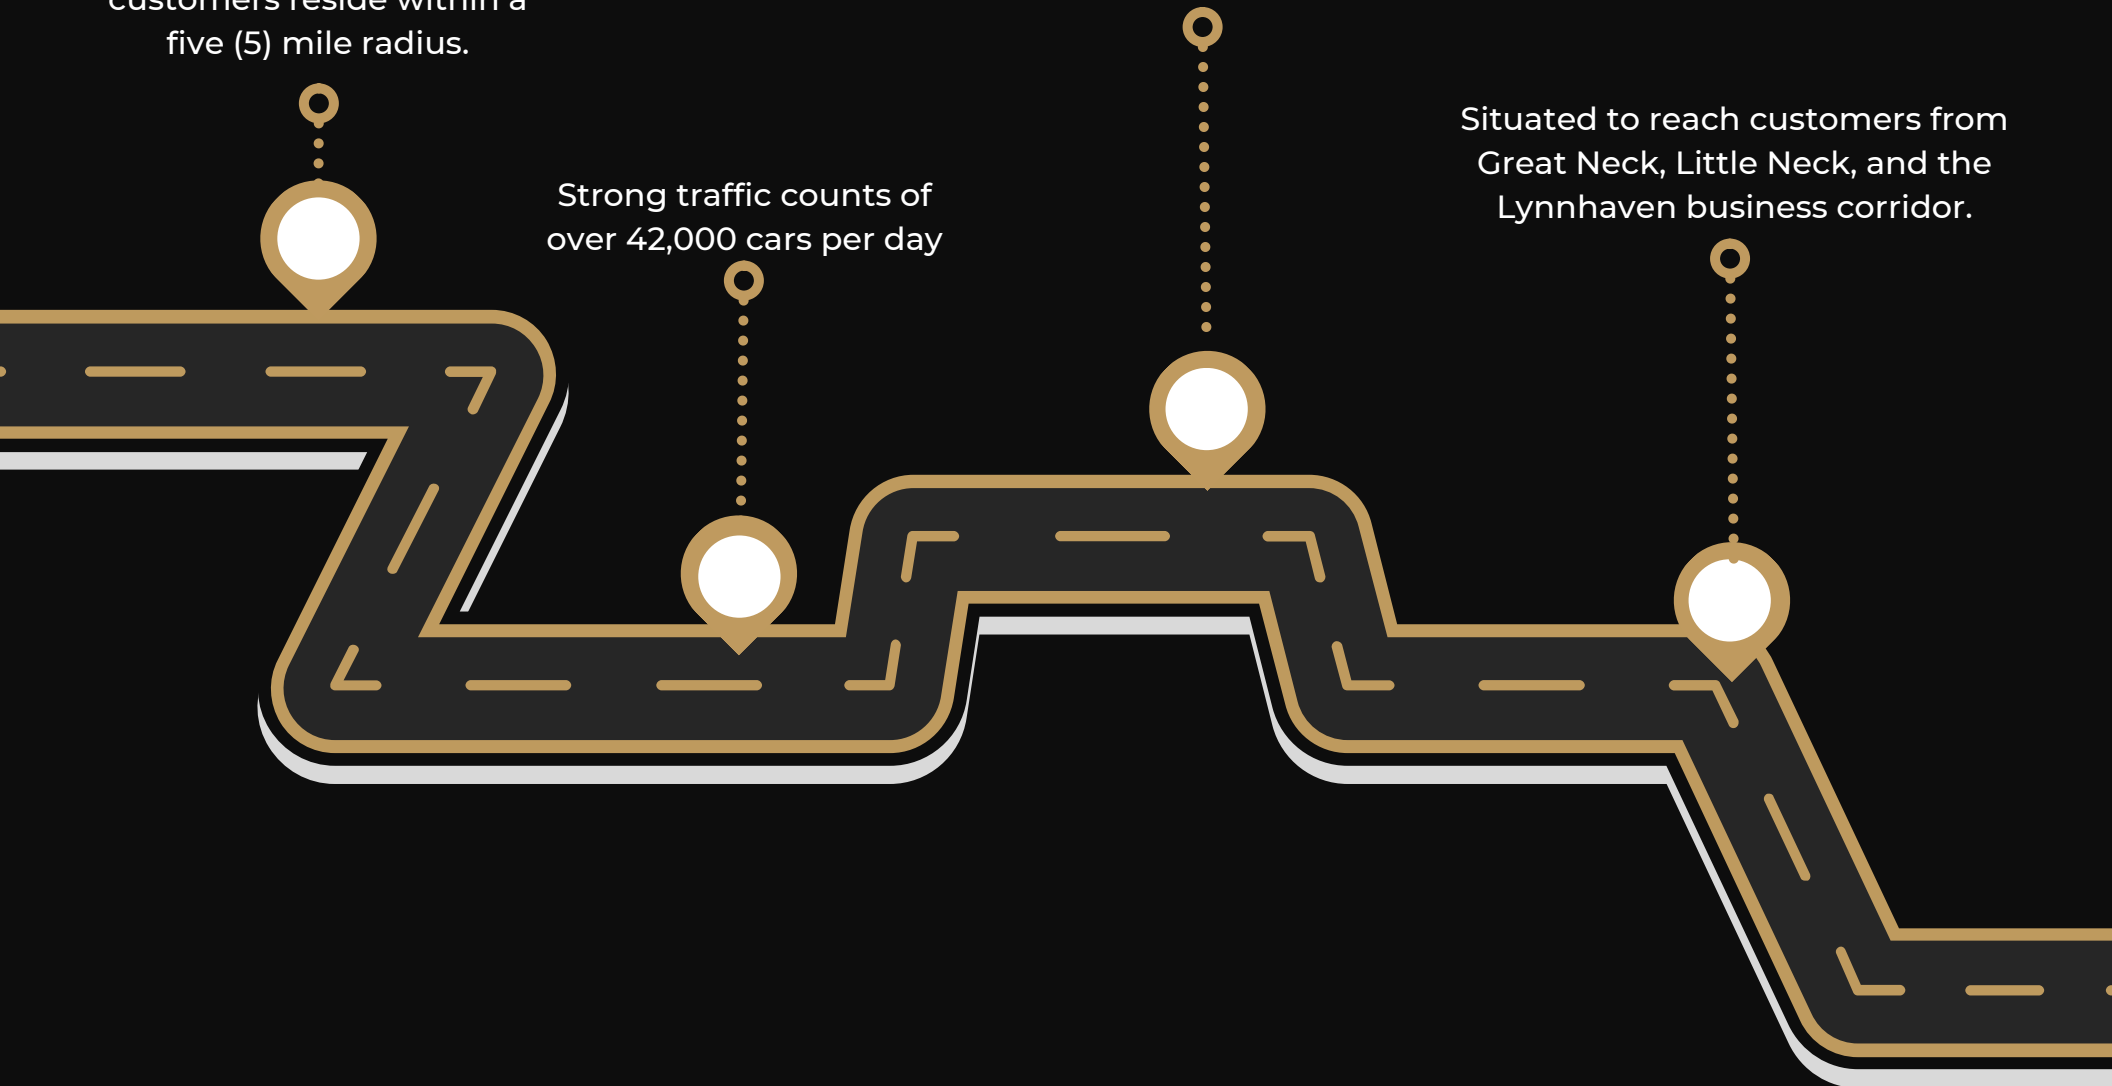

106

107

Why Choose Village Shoppes?

Over 226,000 potential customers reside within a five (5) mile radius.

Strong traffic counts of over 42,000 cars per day

Easy access from I-264, Lynnhaven Pkwy. and Virginia Beach Blvd.

Situated to reach customers from Great Neck, Little Neck, and the Lynnhaven business corridor.

Center Location:
2605 Virginia Beach Blvd.
Virginia Beach, VA 23452

Size:
14,532 SF

Rental Rate:
Price is negotiable, Triple Net